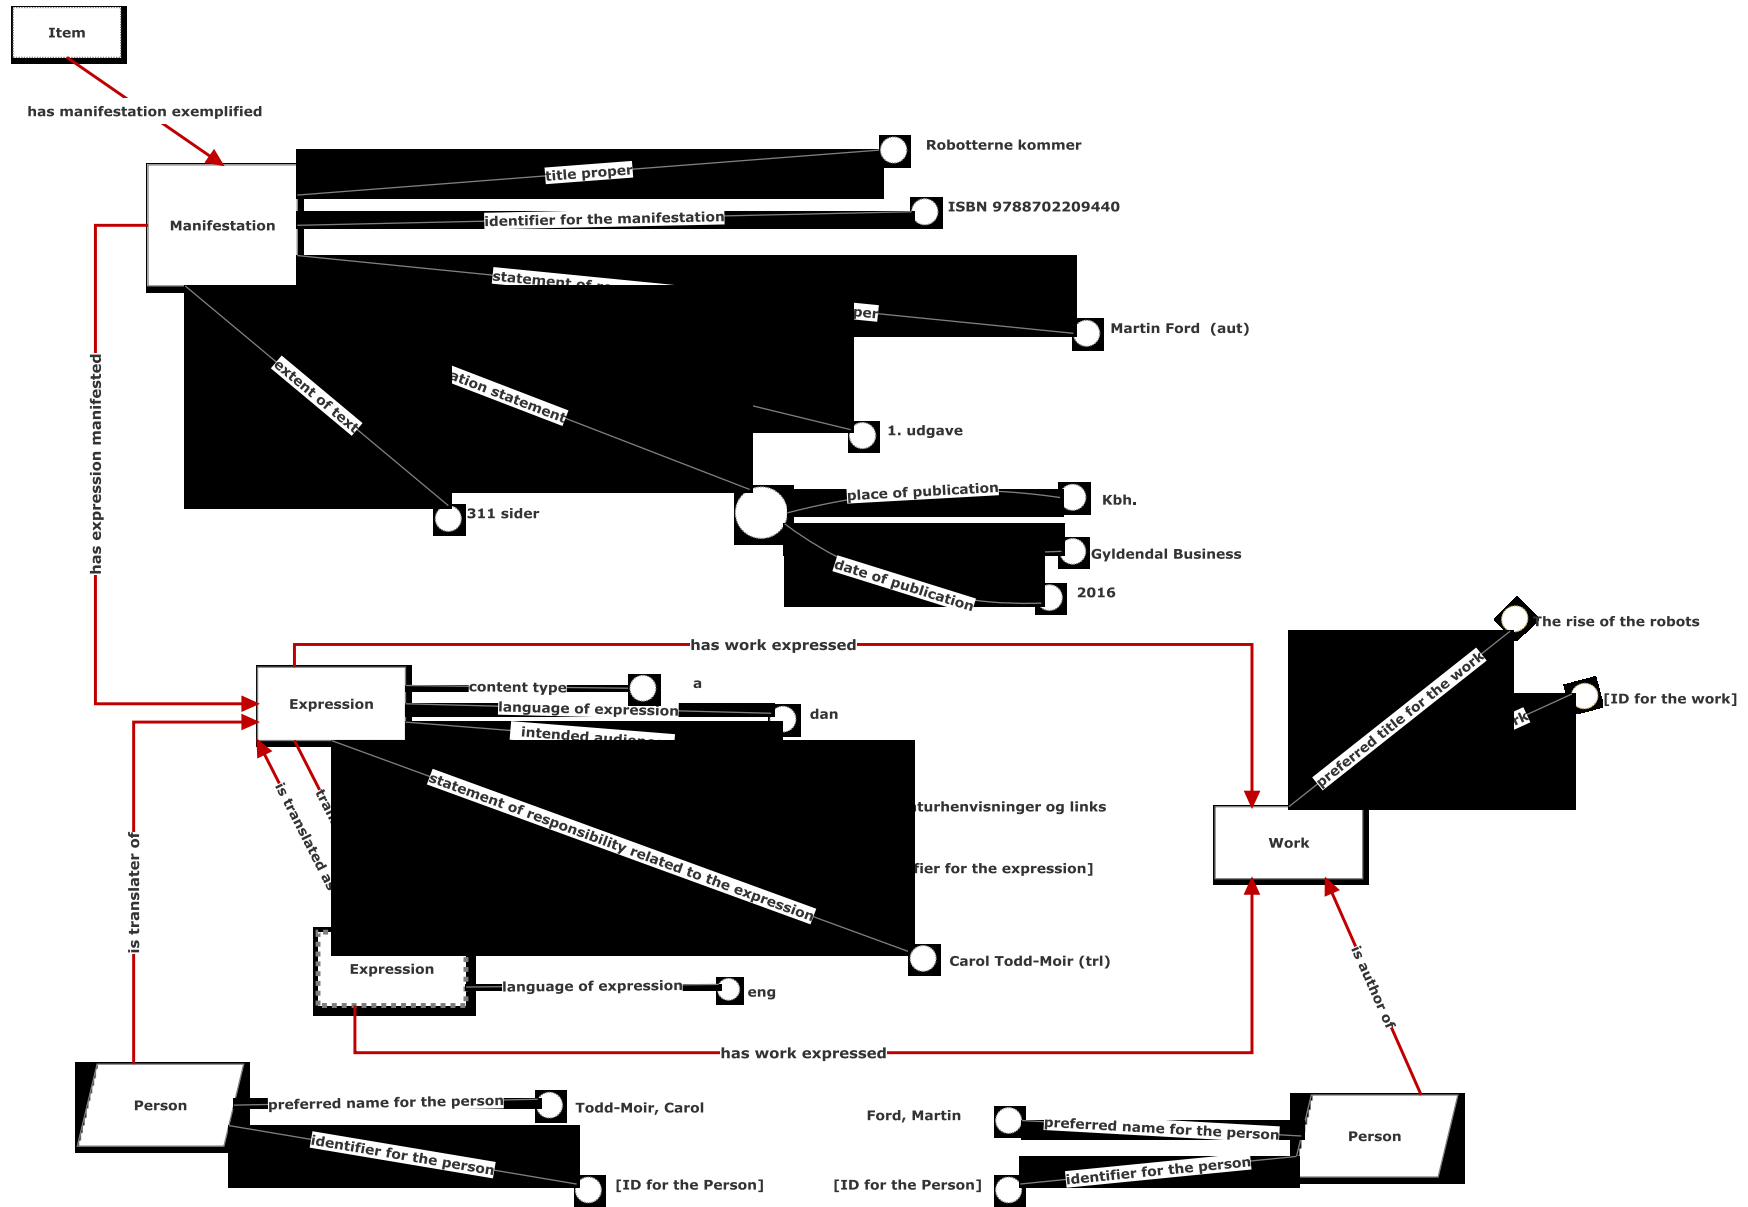

EKS. TEKST  
ROBOTTERNE KOMMER  
52633109

EKS. FILM

Game of Thrones, season 4

51586212

EKS. MUSIK  
Daybreak  
52631076

Item

has manifestation exemplified